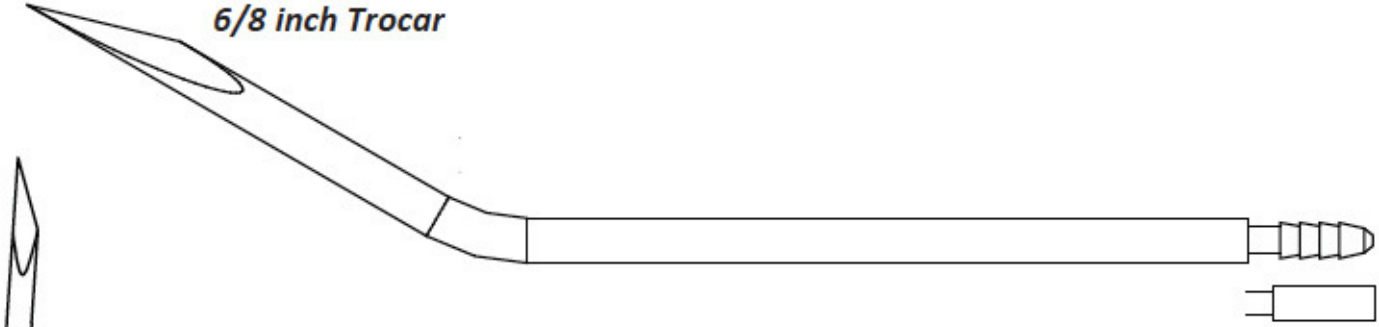

6/8 inch Trocar

Item No. **Size (FR)**

6 INCH
TROCAR 10,12,14,15,
16,19,20,22,24

Hook Type Trocar

8 INCH
TROCAR 10,12,14,15,16
19,20,22,24 FR

Bendable Trocar

BENDABLE
TROCAR 10,15,19,24FR

Double Bendable Trocar

DOUBLE
BENDABLE
TROCAR 10,12,14
15,19,24FR