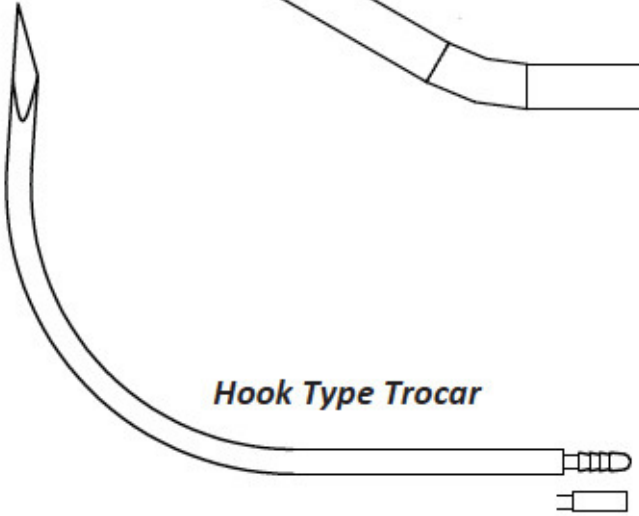

6/8 inch Trocar

Item No. **Size (FR)**

6 INCH
TROCAR 10,12,14,15,
16,19,20,22,24

Hook Type Trocar

8 INCH
TROCAR 10,12,14,15,16
19,20,22,24 FR

Bendable Trocar

BENDABLE
TROCAR 10,15,19,24FR

Double Bendable Trocar

DOUBLE
BENDABLE
TROCAR 10,12,14
15,19,24FR